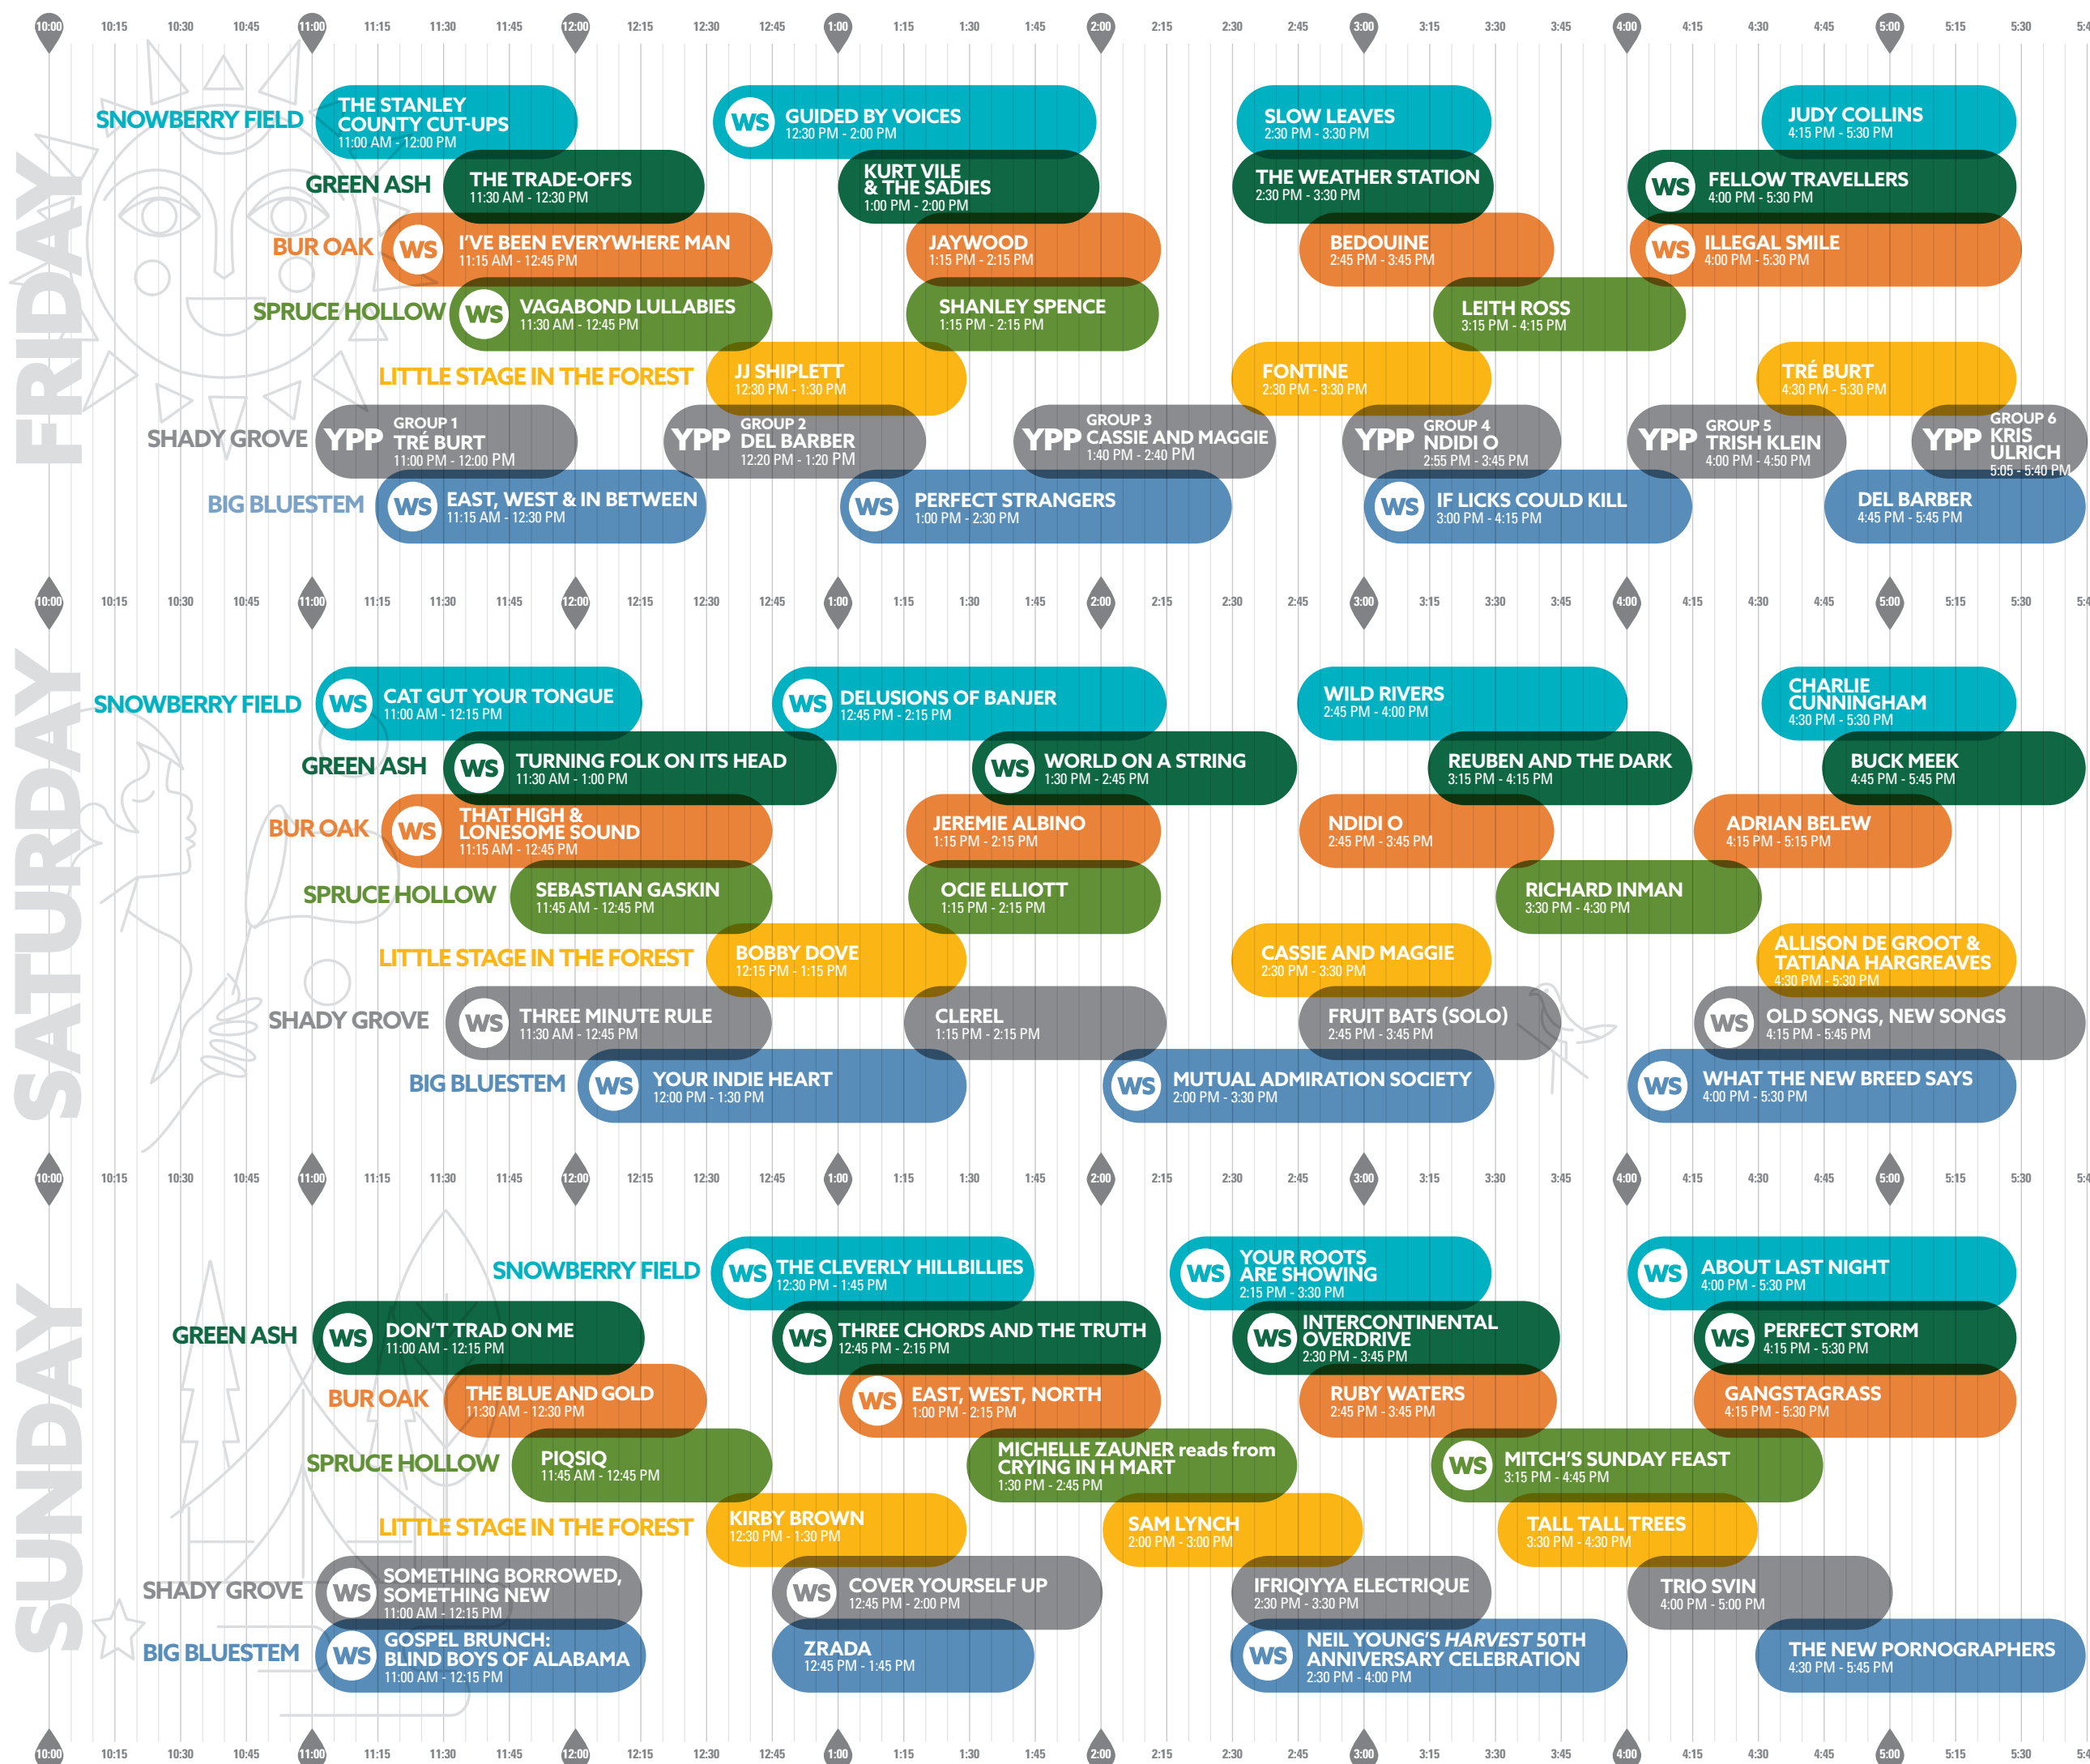

SOMETHING BORROWED, SOMETHING NEW (SHADY GROVE 11:00-12:15)
Del Barber | The Stanley County Cut-Ups | JJ Shiplett

COVER YOURSELF UP (SHADY GROVE 12:45-2:00)
Tré Burt | Clere | Jeremy Dutcher | Sebastian Gaskin

FESTIVAL SCHEDULE DAYTIME STAGES

* Schedules are subject to change, please download the Winnipeg Folk Fest app for the most up-to-date information.

MAIN STAGE / BIG BLUE AT NIGHT

SCAN THE QR CODE TO
DOWNLOAD THE FOLK FEST APP
for schedules, artist bios and everything
Folk Fest at your fingertips!